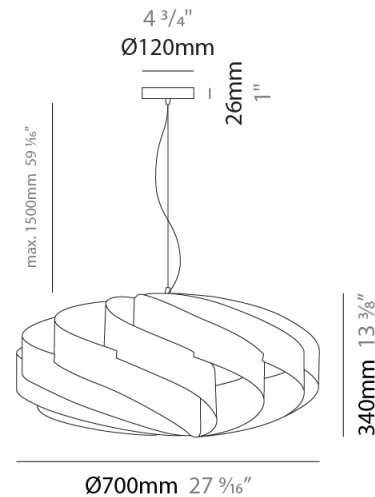

PROJECT	
TYPE	
SPECIFIER	
QUANTITY	
DATE	

SWIRL SUSPENSION

D61012-

base number   Finish
Options

1. To build a product code in our configurator select the specify button on the base model # product page
2. To build a manual product code on this datasheet choose from the options listed below in blue font and add the suffix to the base model #

GENERAL

Series: Swirl
Brand: Linea Zero
Division: Design
Mounting Type: Suspension
Mounting Location: Ceiling
Subcategory: Pendant

PHYSICAL

Shape: Round
Diameter (mm): 700
Diameter (in): 27 ⁹/₁₆
Height (mm): 340
Height (in): 13 ³/₈
Max. Overall Height (mm): 1840
Max. Overall Height (in): 72 ⁷/₁₆
Light Distribution: Omnidirectional
Diffuser: Polilux™ Shade - See Finish Options
Fixture Finish: WHI / BLK / SIL / NGD / COP / PKM
Fixture Material: Polilux™/ Metal holder

ELECTRICAL

Number of Lamps: 3
Lamp Type: LED Retrofit
Bulb Included: Bulb Not Included
Max. Wattage Per Lamp (W): 7
Lamp Base: E26
Input Voltage (V): 120
Upon Request: 277Vac / GU24

LED

OPTICAL

RATINGS AND CERTIFICATIONS

Certified By: Certified for North American Standards
IP rating: IP20